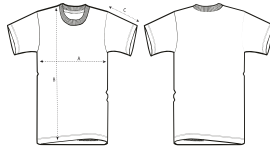

UNISEX T-SHIRTS  
STTUI70 - CRAFTER

Das Iconic Unisex Mid-Light-T-Shirt

Normale Passform

- Set-In Ärmel
- 1x1-Ripp am Kragen
- Nackenband aus gleichem Material
- Doppelnaht-Steppnaht an Ärmelbündchen und Saum

Shell : Singlejersey , 100% gekämmte ringgesponnene Bio-Baumwolle , Vorgewaschen , 155 GSM

WHITES

COLORS

ESSENTIAL HEATHERS

SPECIAL HEATHERS

Printing Specifications

Certifications & memberships

Wash Instructions

Wash similar colours together, no ironing on print, wash and iron inside out.

SIZES	XXS	XS	S	M	L	XL	XXL	3XL	4XL	5XL
A Half Chest	44	46	48	52	55	58	62	66	71	76
B Body Length	61	64	68	72	74	76	78	80	82	83
C Sleeve Length	17.5	18.5	20	21.5	22	22.5	23	23.5	23.5	23.5